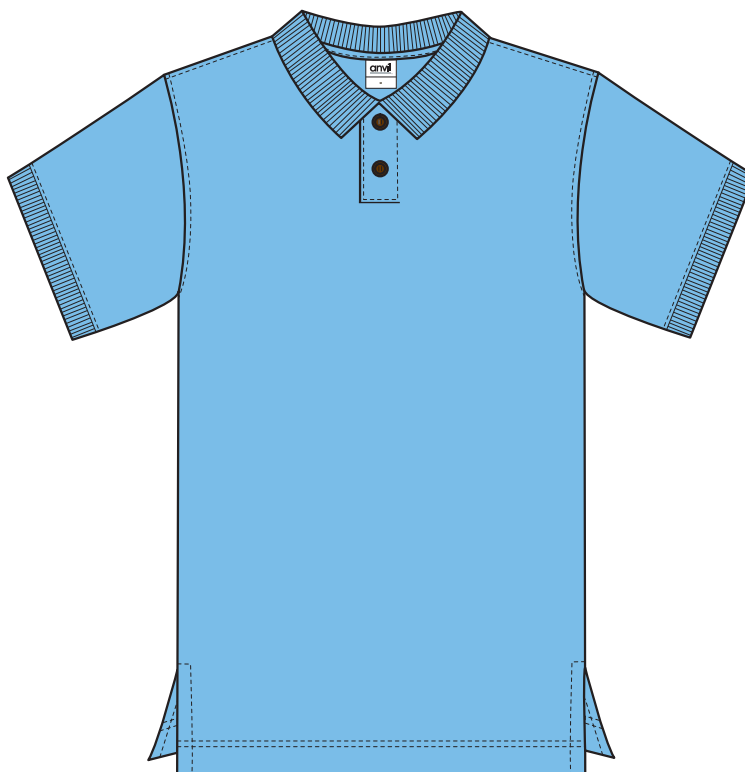

STYLE 4600B
5.6 oz. 50/50 Stain Repel & Release
Youth Short Sleeve Sport Shirt

White

Red

Royal Blue

Forest Green

Light Blue

Navy

STYLE 4600B

- Youth Short Sleeve Sport Shirt
- 5.6 oz. 50/50 Stain Repel & Release
- Two high gloss wood tone buttons on a clean finished Allen Solley placket with a ¼” reinforced box
- Soft fashion knit contoured collar
- Welt sleeve bands
- Double-needle bottom hem
- Single-needle neck, shoulder, armhole and sleeve
- Side seamed with 2” side vents

STYLE	4600B, 4600BD, 4600BW					
FABRICATION	18/1 Pre-shrunk 5.6 oz. Jersey PSY (+/-5%) 50% Cotton/50% Polyester Stain Repel & Release					
COLORS	White, Forest Green, Light Blue, Navy, Red and Royal Blue					
LABEL	Anvil Grey Bar Label					
SIZE	XS-XL					
SPECS		<u>XS</u>	<u>S</u>	<u>M</u>	<u>L</u>	<u>XL</u>
	Width:	13”	14”	16”	18”	20”
	Length:	18”	20”	22”	24”	26”
CASE PACKS	XS-XL:	3 Dozen				